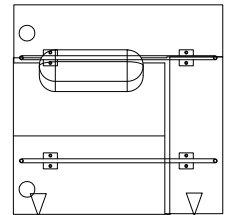

Amsterdam

Design by BoConcept

Samlevejledning - Assembly Instructions - Montageanleitung - Instructions d'assemblage - Instrucciones de montaje

SOLO modules

6000