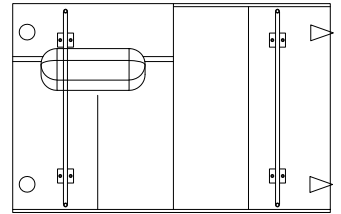

Amsterdam

Design by BoConcept

Samlevejledning - Assembly Instructions - Montageanleitung - Instructions d'assemblage - Instrucciones de montaje

SOLO modules

5500