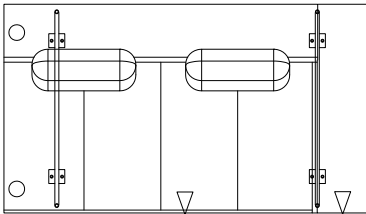

Amsterdam

Design by BoConcept

Samlevejledning - Assembly Instructions - Montageanleitung - Instructions d'assemblage - Instrucciones de montaje

SOLO modules

2502