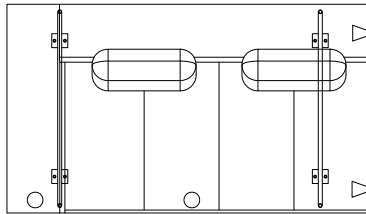

Amsterdam

Design by BoConcept

Samlevejledning - Assembly Instructions - Montageanleitung - Instructions d'assemblage - Instrucciones de montaje

SOLO modules

2503