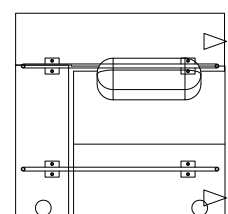

Amsterdam

Design by BoConcept

Samlevejledning - Assembly Instructions - Montageanleitung - Instructions d'assemblage - Instrucciones de montaje

SOLO modules

6500