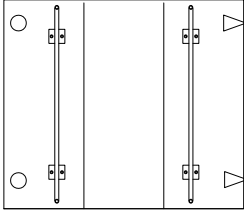

Amsterdam

Design by BoConcept

Samlevejledning - Assembly Instructions - Montageanleitung - Instructions d'assemblage - Instrucciones de montaje

SOLO modules

0100